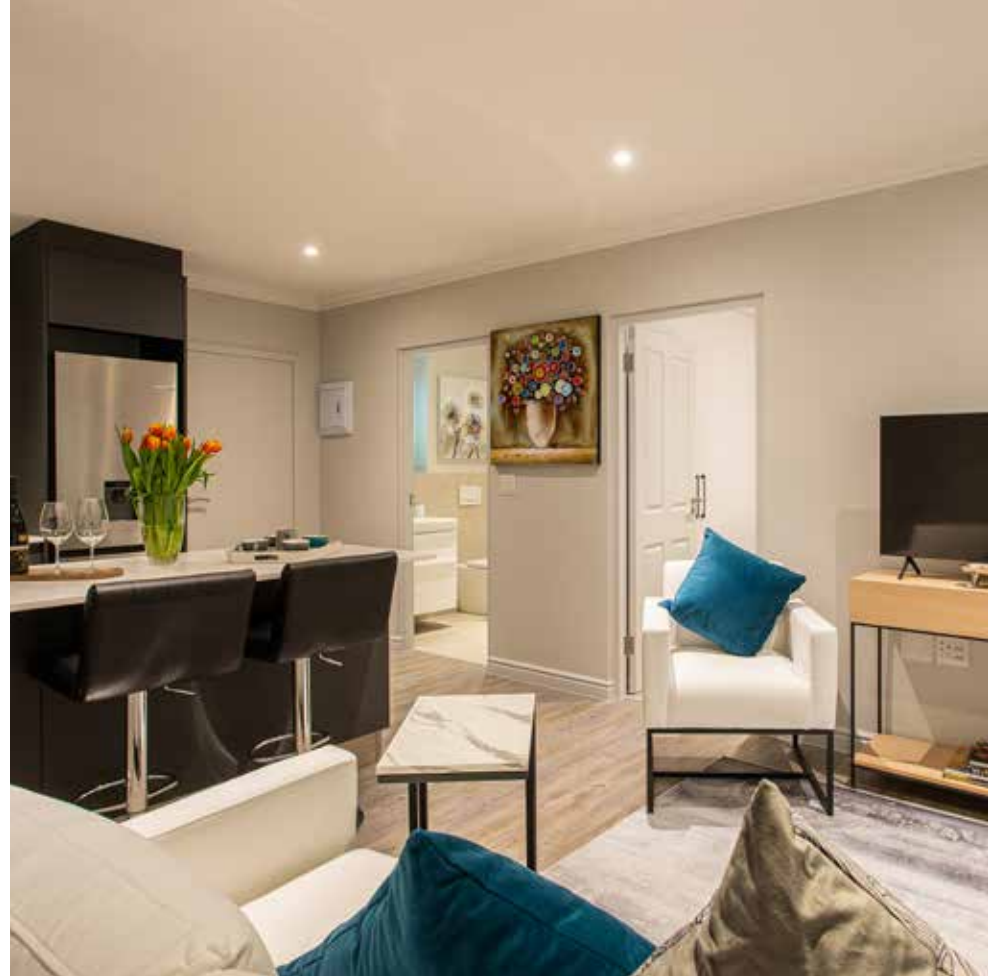

Floor Plan 44m²

TYPE-A* and **TYPE-B***

TYPE-B suites are corner units with an additional window.

*Furniture is included in premium units only, not standard units.