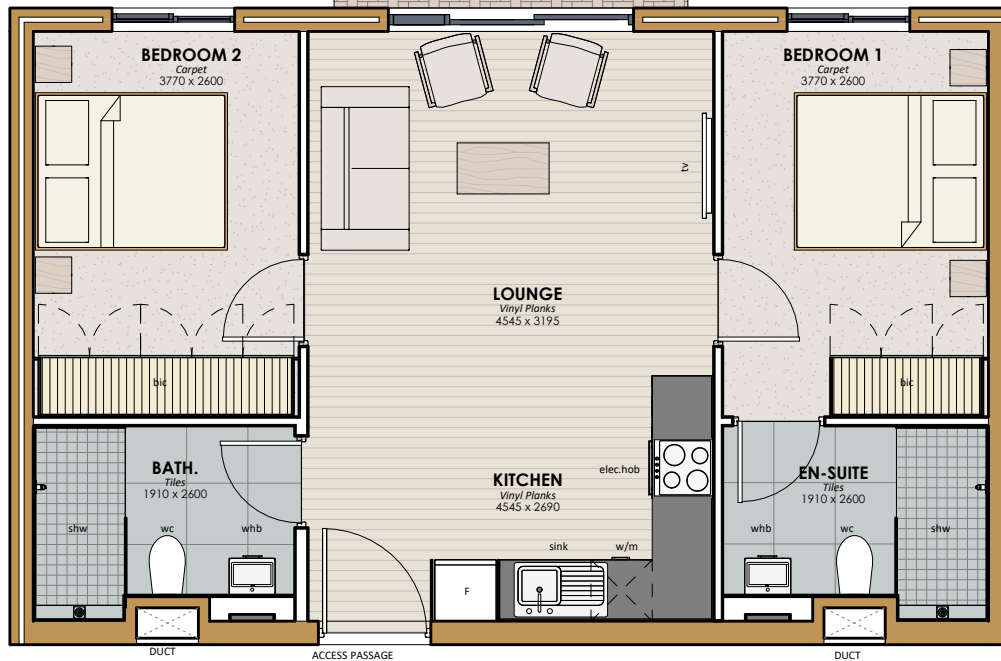

VARIATION REQUESTS: KITCHEN COUNTER EXTENSION + HEATED TOWEL RAIL

Floor Plan 44m²

TYPE-A* and **TYPE-B***

TYPE-B suites are corner units with an additional window.

*Furniture is included in premium units only, not standard units.

Floor Plan 57m²

TYPE-C UNITS*

*Furniture is included in premium units only, not standard units.

Floor Plan 66m²

TYPE-D UNITS*

*Furniture is included in premium units only, not standard units.

Floor Plan 62m²