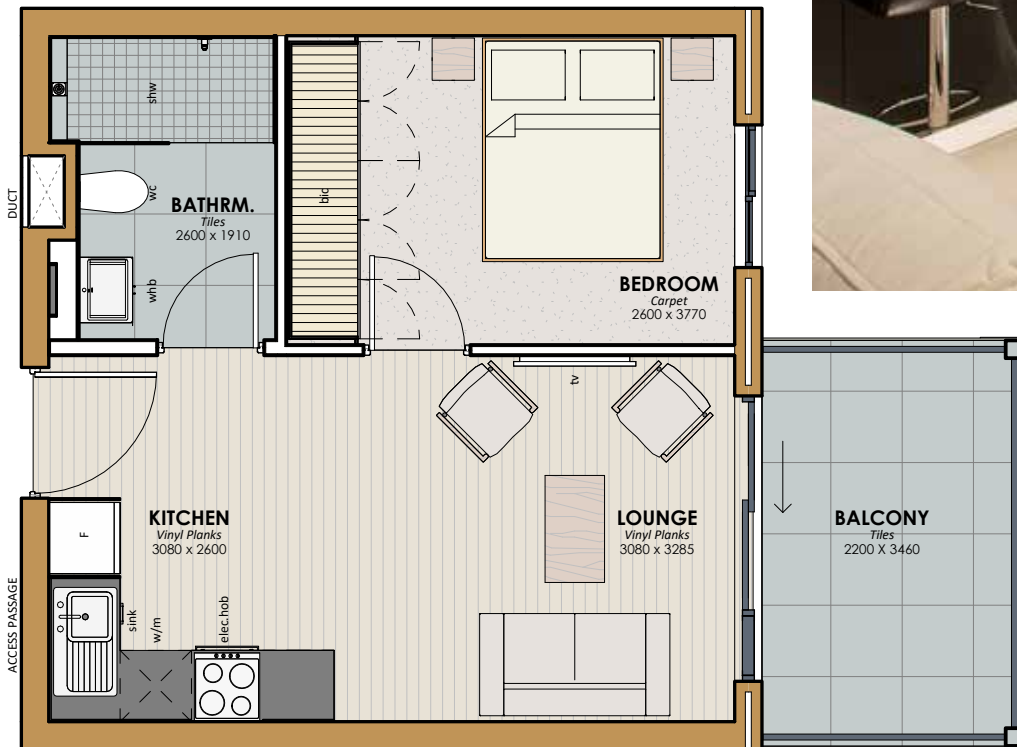

POOL

Artist's impression

*Furniture is included in premium units only

Luxury Suites Specifications

PASSENGER LIFT
—
AIR CONDITIONING
—
DOUBLE GLAZED
WINDOWS
—
ELECTRICAL OVEN &
CERAMIC HOB WITH
EXTRACTOR
—
HIGH SPEED FIBRE
CONNECTION
—
ENGINEERED STONE
COUNTERTOPS
—
HANS GROHE TAPS
—
GEBERIT
SANITARYWARE
—
LED LIGHTS

VARIATION REQUESTS: KITCHEN COUNTER EXTENSION + HEATED TOWEL RAIL

Floor Plan 44m²

TYPE-A* and **TYPE-B***

TYPE-B suites are corner units with an additional window.

*Furniture is included in premium units only, not standard units.

Floor Plan 57m²

TYPE-C UNITS*

*Furniture is included in premium units only, not standard units.

Floor Plan 66m²

TYPE-D UNITS*

*Furniture is included in premium units only, not standard units.

Floor Plan 62m²